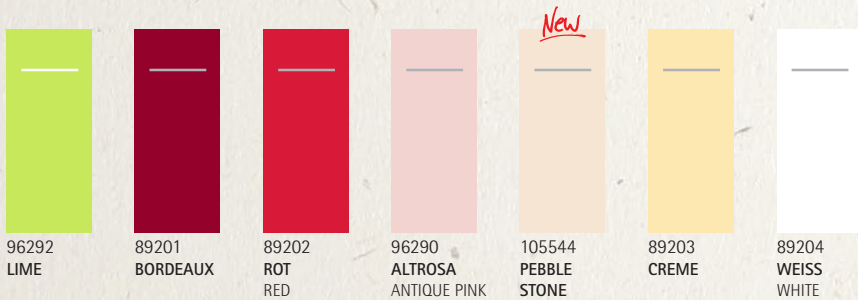

2.2 POCKET-NAPKINS® „PUB“ *Linclass*®

PROFESSIONAL

40 x 33 cm, 1/8-Falz/fold