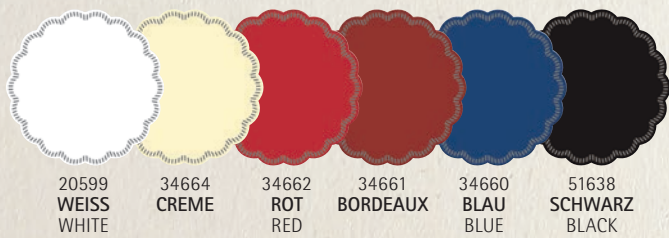

UNI ø 90 mm, Tissue

UNI ø 90 mm, Tissue

UNI 95 x 95 mm, Tissue