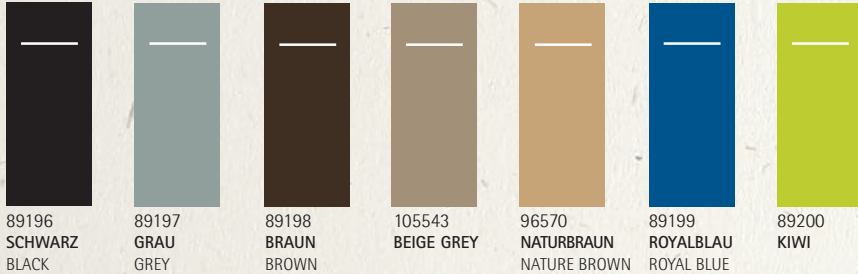

2.2 POCKET-NAPKINS® „PUB“ *Linclass*®

PROFESSIONAL

40 x 33 cm, 1/8-Falz/fold