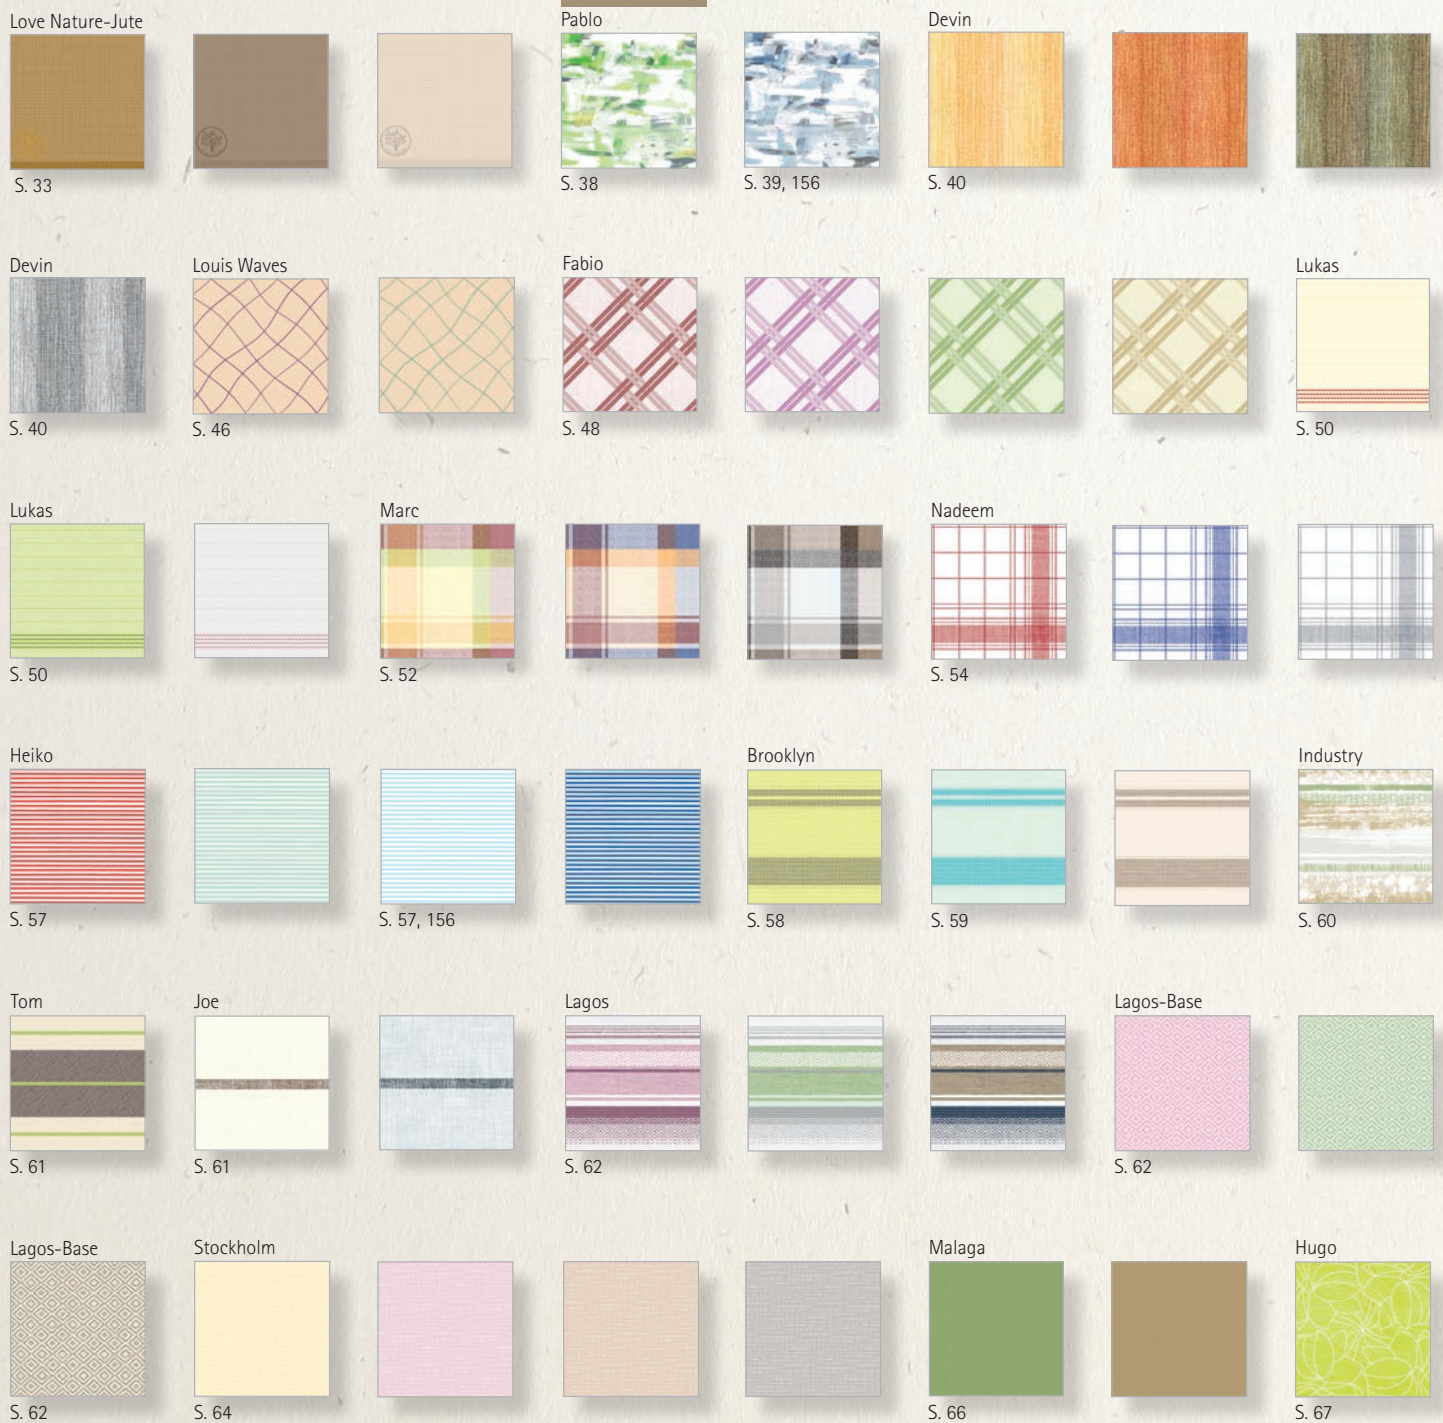

40 x 40 cm SERVIETTEN/NAPKINS

Linclass
PREMIUM

NATURE

STRUCTURE