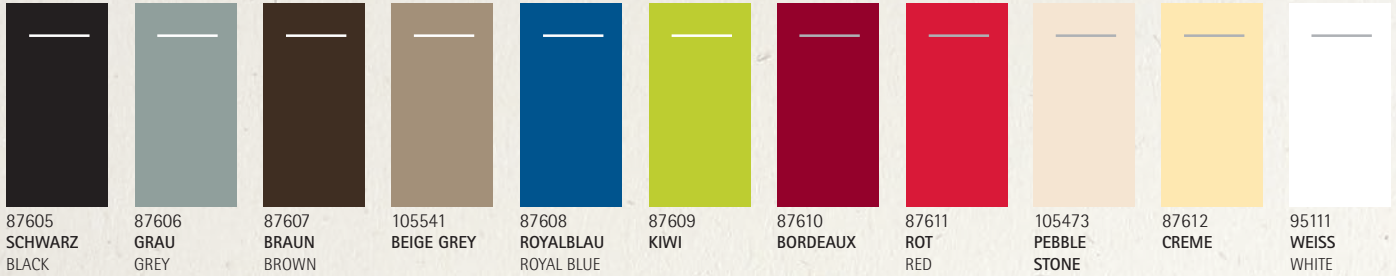

1/4 Falz/fold 87877
1/8 Falz/fold 87885
SCHWARZ
BLACK

87878
87886
BORDEAUX

87879
87887
ROT/RED

87881
87888
CREME

87883
87889
WEISS/WHITE

2.1 POCKET-NAPKINS® *Linclass*[®]

PROFESSIONAL

40 x 40 cm, 1/8-Falz/fold