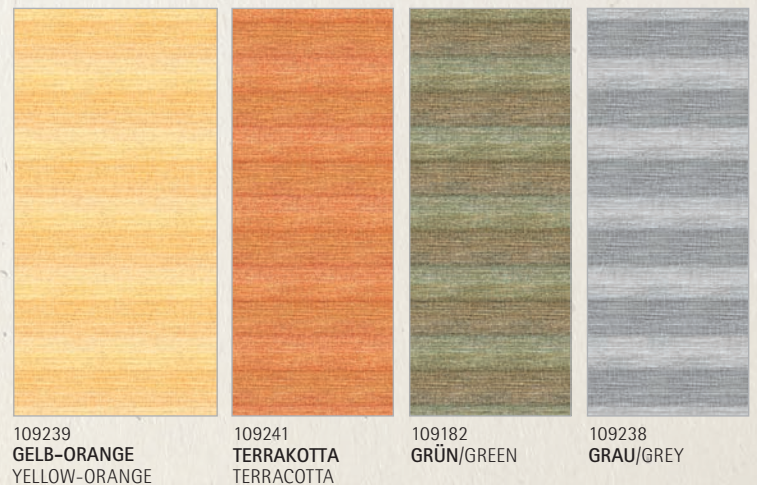

Linclass
PREMIUM
TISCHDECKEN/TABLE CLOTHS
80 x 80 cm