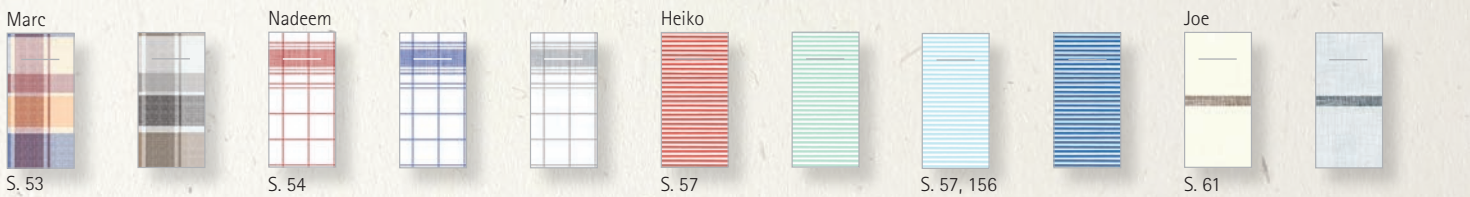

40 x 40 cm POCKET-NAPKINS

Linclass®
PREMIUM

NATURE