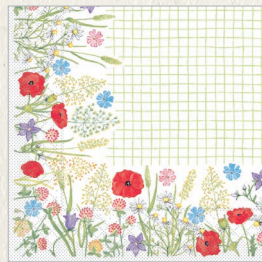

Tissue

PREMIUM
SERVIETTEN/NAPKINS
40 x 40 cm, 1/4 Falz/fold

102268

33 x 33 cm, 1/4 Falz/fold